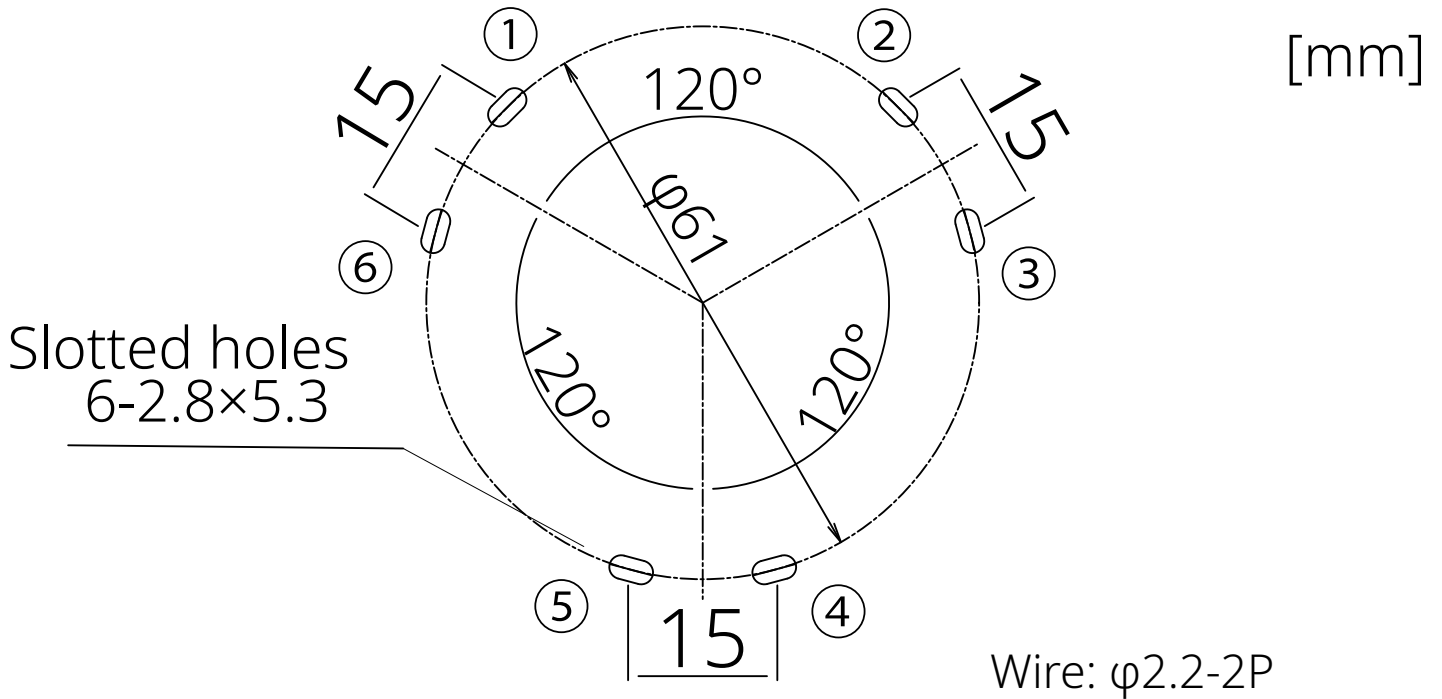

## PC board pin-out (Reference)

Item:LDFW040172Y73H0E

Common mode Choke Coil (Three Phase)