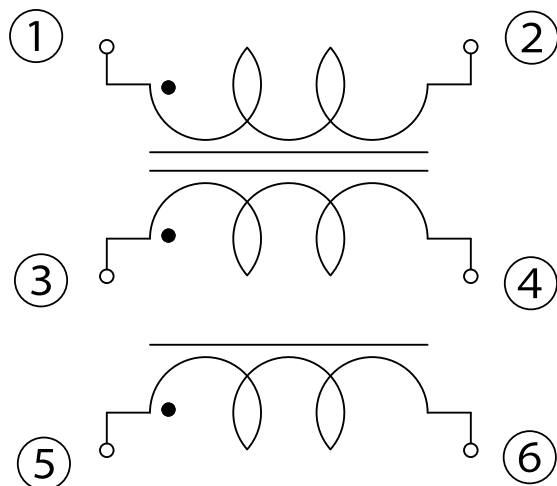

NIPPON CHEMI-CON CORPORATION