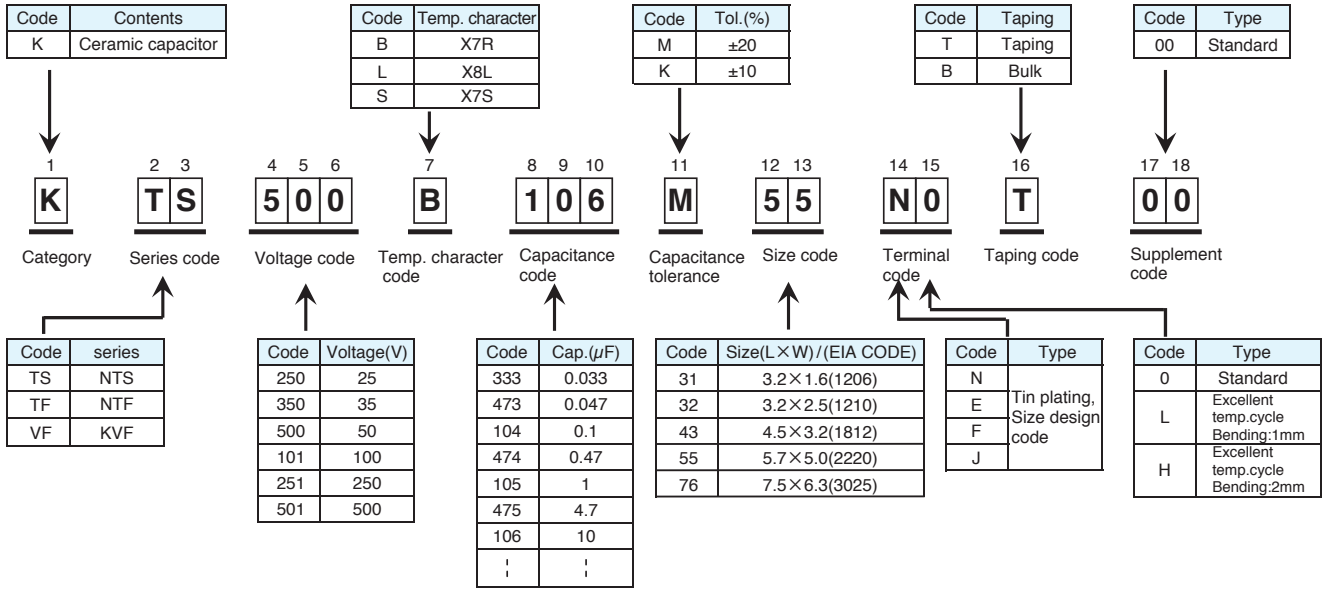

Part Numbering System

◆ PART NUMBERING SYSTEM (CHIP TYPE)

◆ PART NUMBERING SYSTEM (METAL CAP)

◆ PART NUMBERING SYSTEM (RADIAL LEAD TYPE)