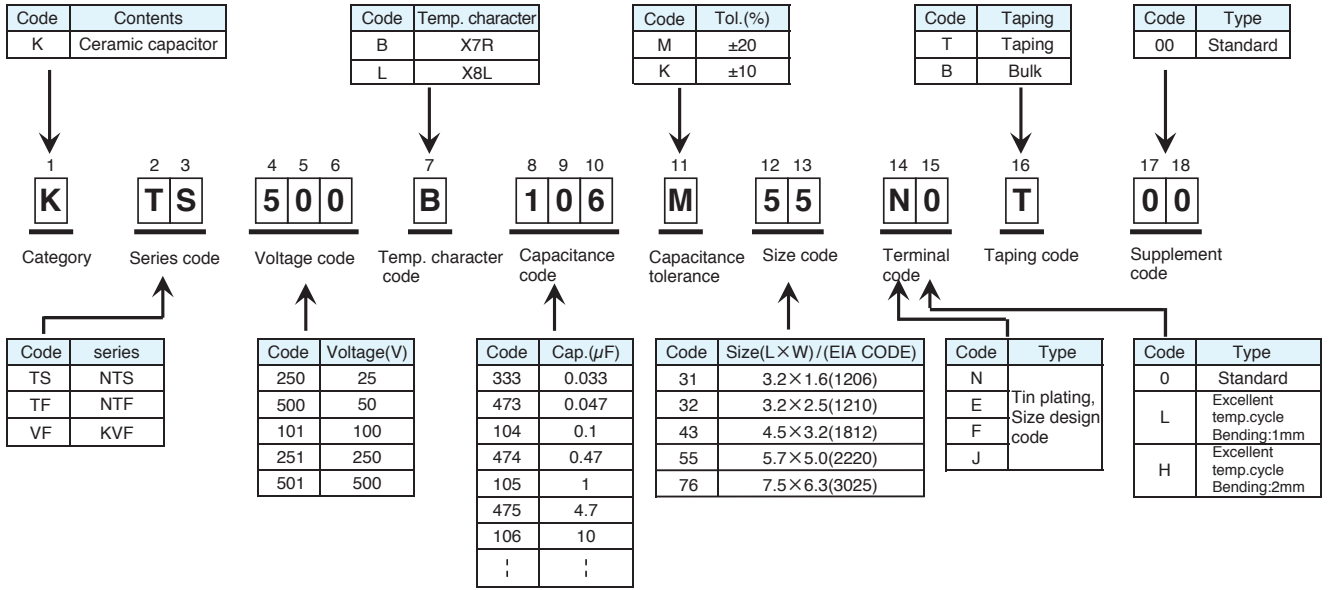

Part Numbering System

◆ PART NUMBERING SYSTEM (CHIP TYPE)

◆ PART NUMBERING SYSTEM (METAL CAP)

◆ PART NUMBERING SYSTEM (RADIAL LEAD TYPE)