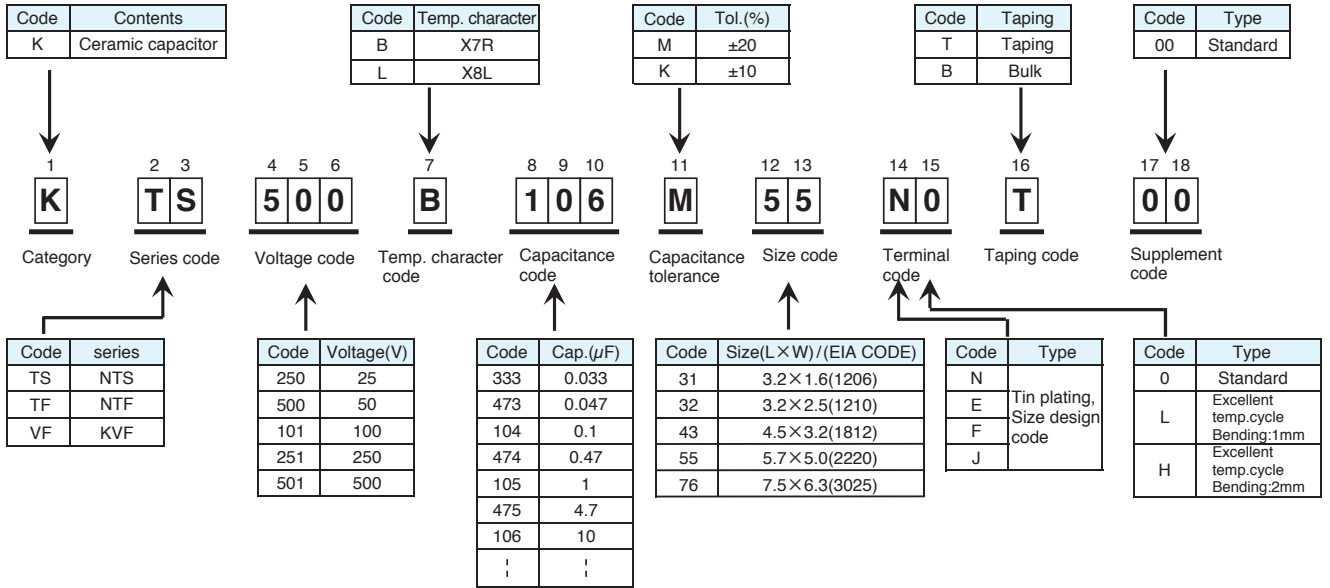

Part Numbering System

◆ PART NUMBERING SYSTEM (CHIP TYPE)

◆ PART NUMBERING SYSTEM (METAL CAP)

◆ PART NUMBERING SYSTEM (RADIAL LEAD TYPE)