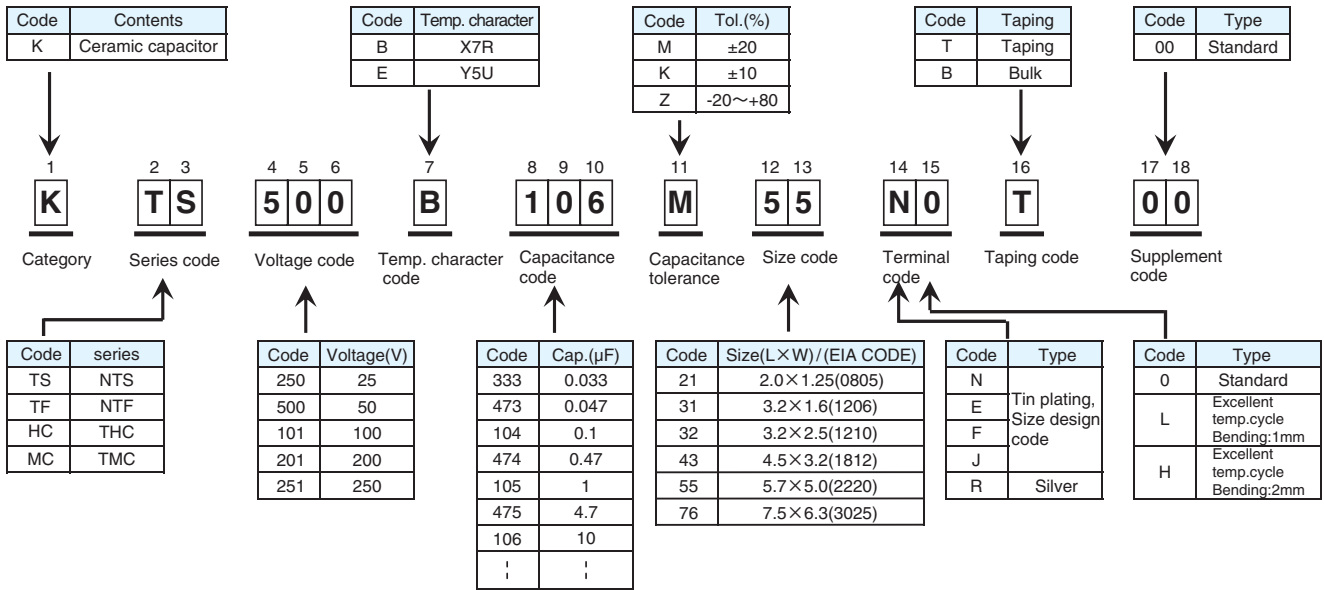

Part Numbering System

◆ PART NUMBERING SYSTEM (CHIP TYPE)

◆ PART NUMBERING SYSTEM (METAL CAP)

◆ PART NUMBERING SYSTEM (RADIAL LEAD TYPE)